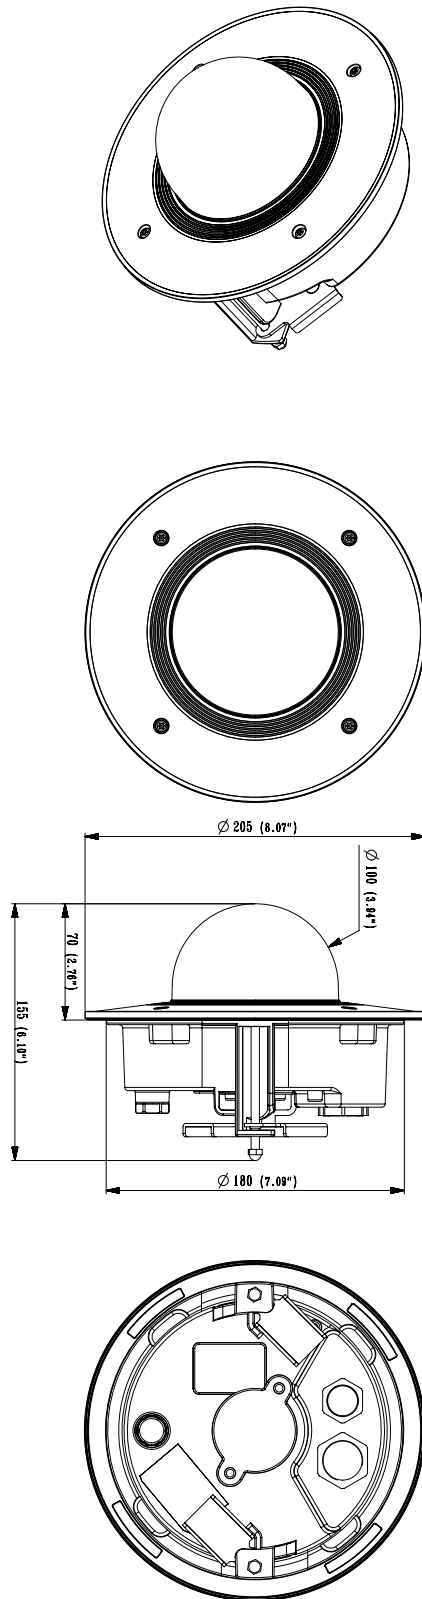

Dimension

APPEARANCE-XND-6081FZ/8081FZ ver. 181212

XND-6081ZF/8081FZ

Unit : mm (inch)
SCALE 1:1